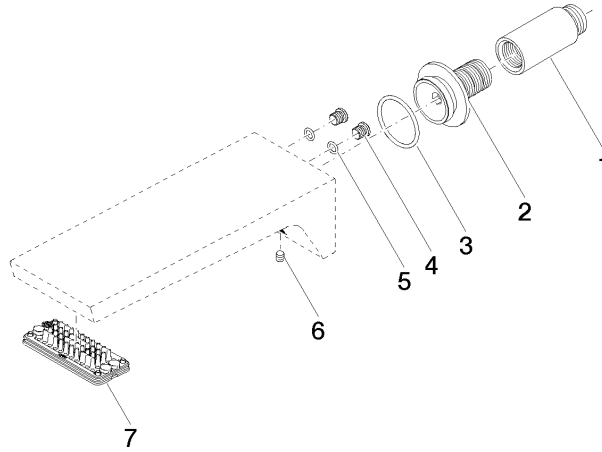

CL.1 Bath spout for wall mounting - Dark Chrome

CL.1

13 801 705

- 205mm projection
- rectangular spray pattern with 55 individual jets
- hole diameter 37 mm
- 1/2" connection
- plug-link mounting
- max. flow 24.6 l/min at 3 bar flow pressure

mm [inches]

Flow rate chart

13 801 705

Parts for other finishes can be found here: [Chrome](#)

Spare parts list

No.	Item Number	Name	Quantity used	Delivery time
1	09 24 03 081 10 90	extension	1	2
2	09 24 03 180 90	nipple	1	2
3	09 14 10 119 90	seal	1	2
4	09 31 20 027 10-00	plug	2	10
5	09 14 10 132 90	seal	2	2
6	90 31 11 004 00 90	pin	1	2
7	90 11 02 299 00 90	aerator	1	2