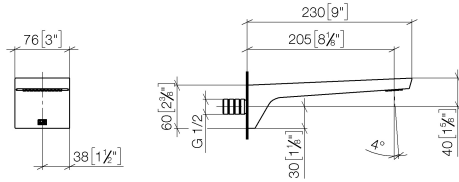

CL.1 Bath spout for wall mounting - Dark Chrome

CL.1

13 801 705

- 205mm projection
- rectangular spray pattern with 55 individual jets
- hole diameter 37 mm
- 1/2" connection
- plug-link mounting
- max. flow 24.6 l/min at 3 bar flow pressure

mm [inches]

Flow rate chart

13 801 705

Parts for other finishes can be found here: [Chrome](#)

Spare parts list

No.	Item Number	Name	Quantity used	Delivery time
1	09 24 03 081 10 90	extension	1	2
2	09 24 03 180 90	nipple	1	2
3	09 14 10 119 90	seal	1	2
4	09 31 20 027 10-00	plug	2	10
5	09 14 10 132 90	seal	2	2
6	90 31 11 004 00 90	pin	1	2
7	90 11 02 299 00 90	aerator	1	2